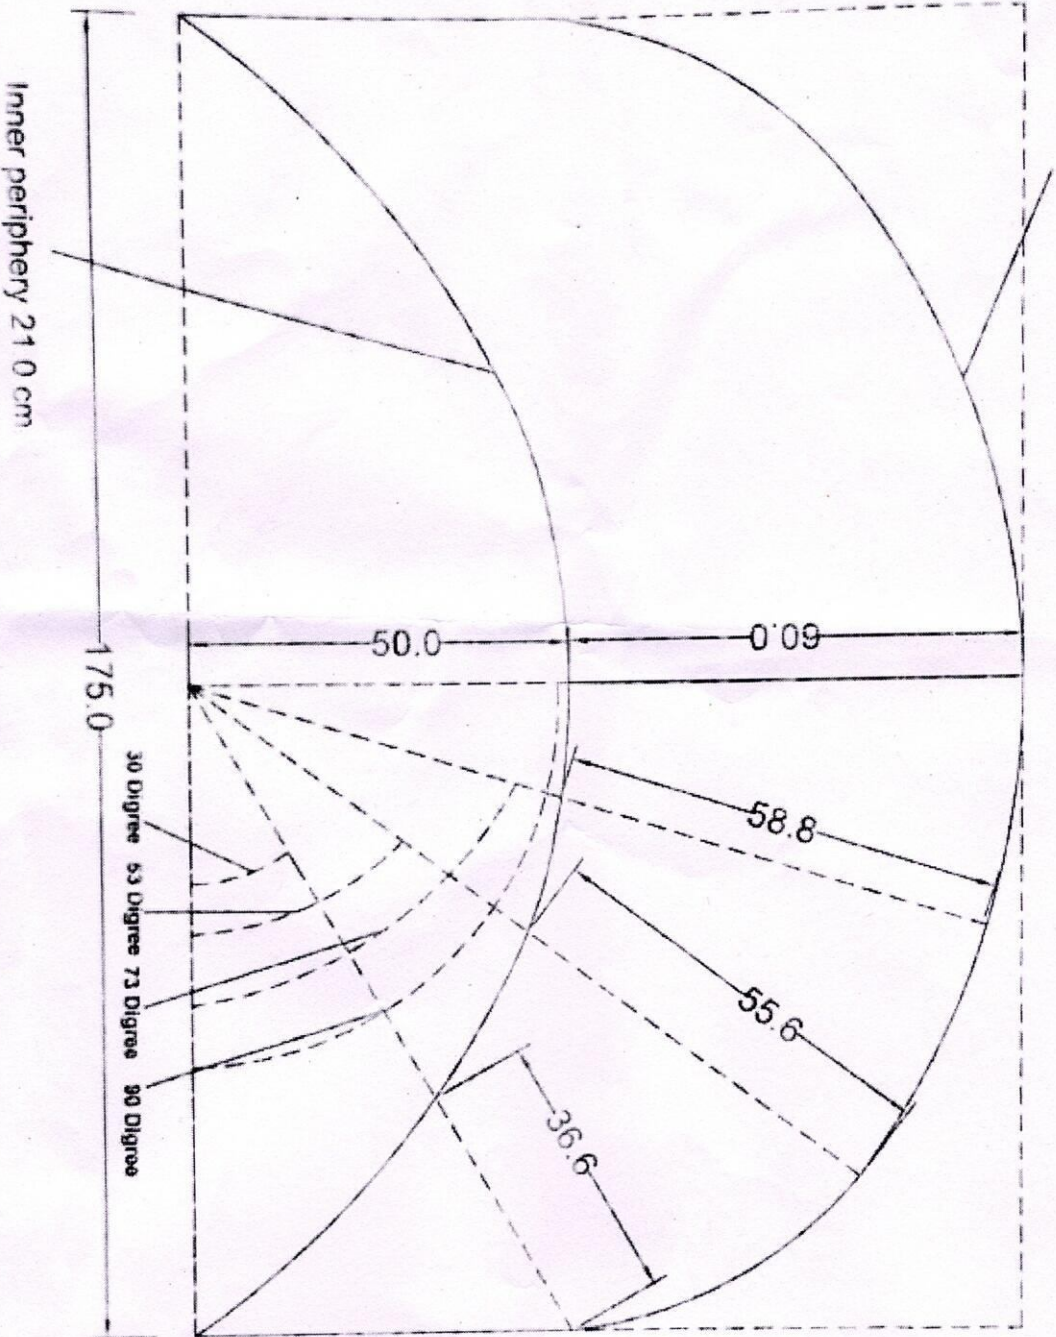

Drawing No. OCF/STS/1348/Combat Uniform/Peak

Outer periphery 34.0 cm.

All Dimension in mm.

Peak of CAP FS Digital Uniform

11/3/26.
Do/TC
ocf/AV